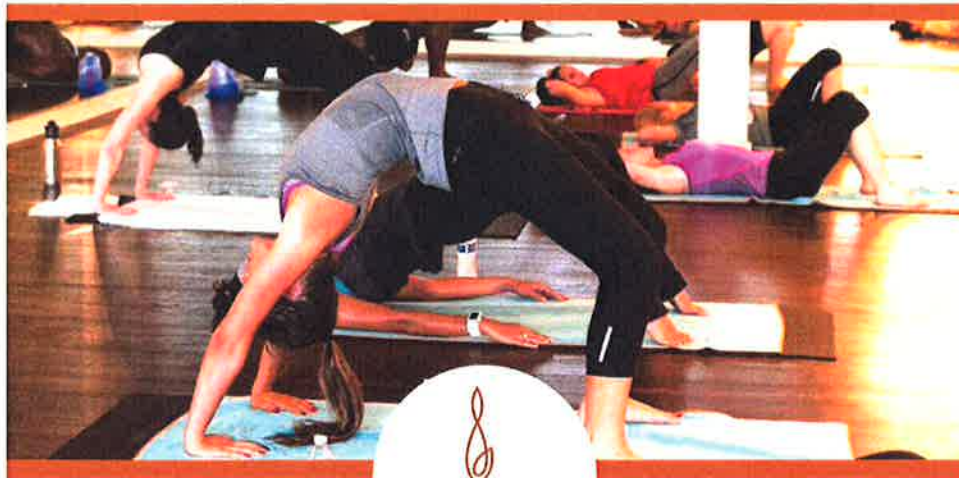

SUMITS YOGA

Sumits Yoga Memphis is the premier yoga studio in the greater Memphis area. Our unique hot yoga classes, designed for all levels beginner to advanced, move at steady pace keeping students engaged. With a regular practice students realize the powerful benefits including health in mind and body, increased energy, well-being and productivity.

20% DISCOUNT FOR TEACHERS